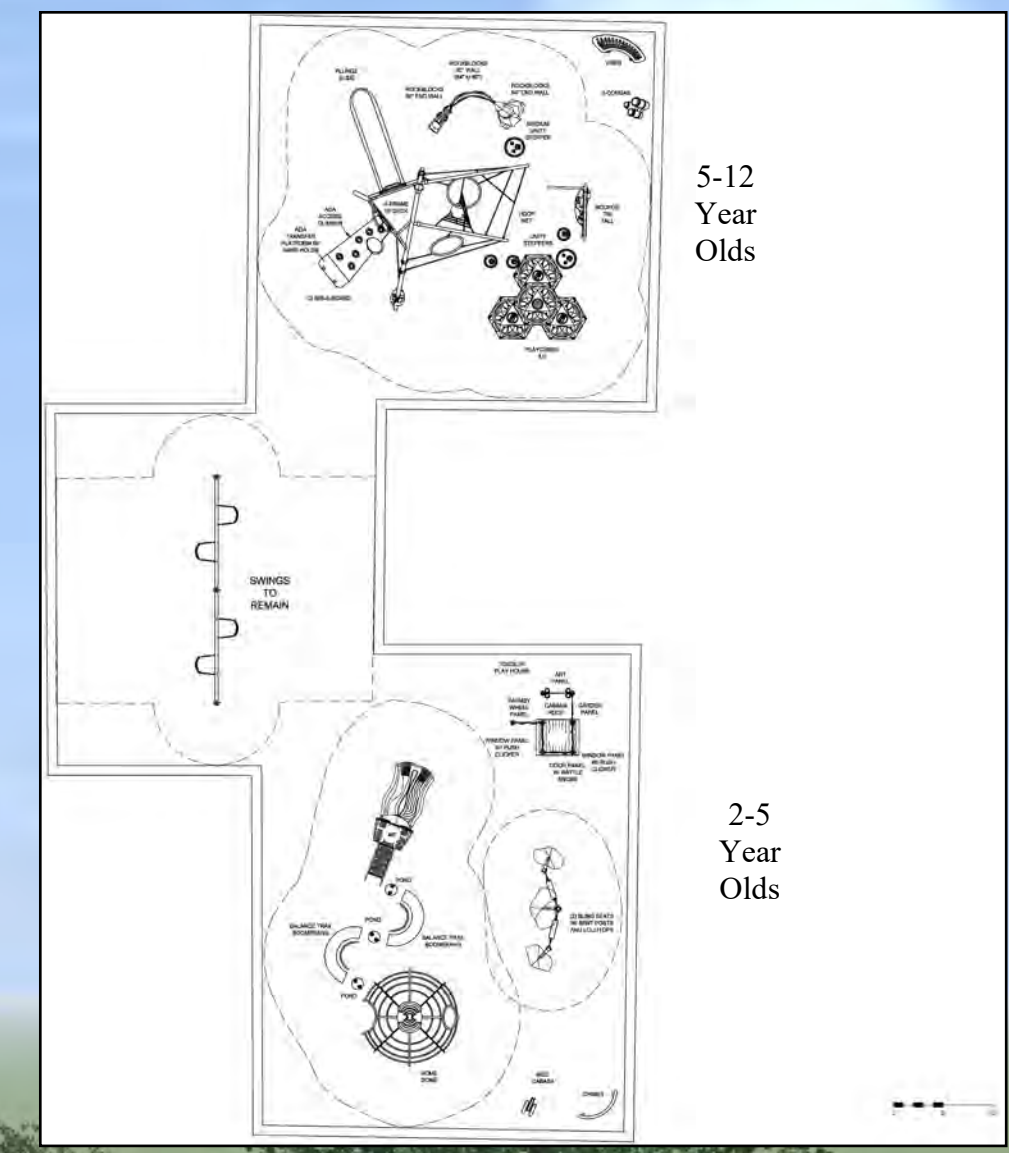

Austin Park Option C

2-5 Year Old

**5-12 Year Old
Reverse View**

**2-5 Year Old
Reverse View**

Top View

Austin Park Option D

2-5 Year old

5-12 Year old

Top view

2-5
Year old
Reverse view

5-12
Year old
Reverse view

AUSTIN PARK (OPTION E)

Morton Grove, IL

REESE RECREATION PRODUCTS
For Parks & Playgrounds
800-222-2268 • www.reeserec.com

PLAYWORLD

AUSTIN PARK (OPTION F)

Morton Grove, IL

REESE RECREATION PRODUCTS
For Parks & Playgrounds
800-222-2268 • www.reeserec.com

2-5 Year Olds

5-12 Year Olds

PLAYWORLD

2-5 Year Olds

5-12 Year Olds