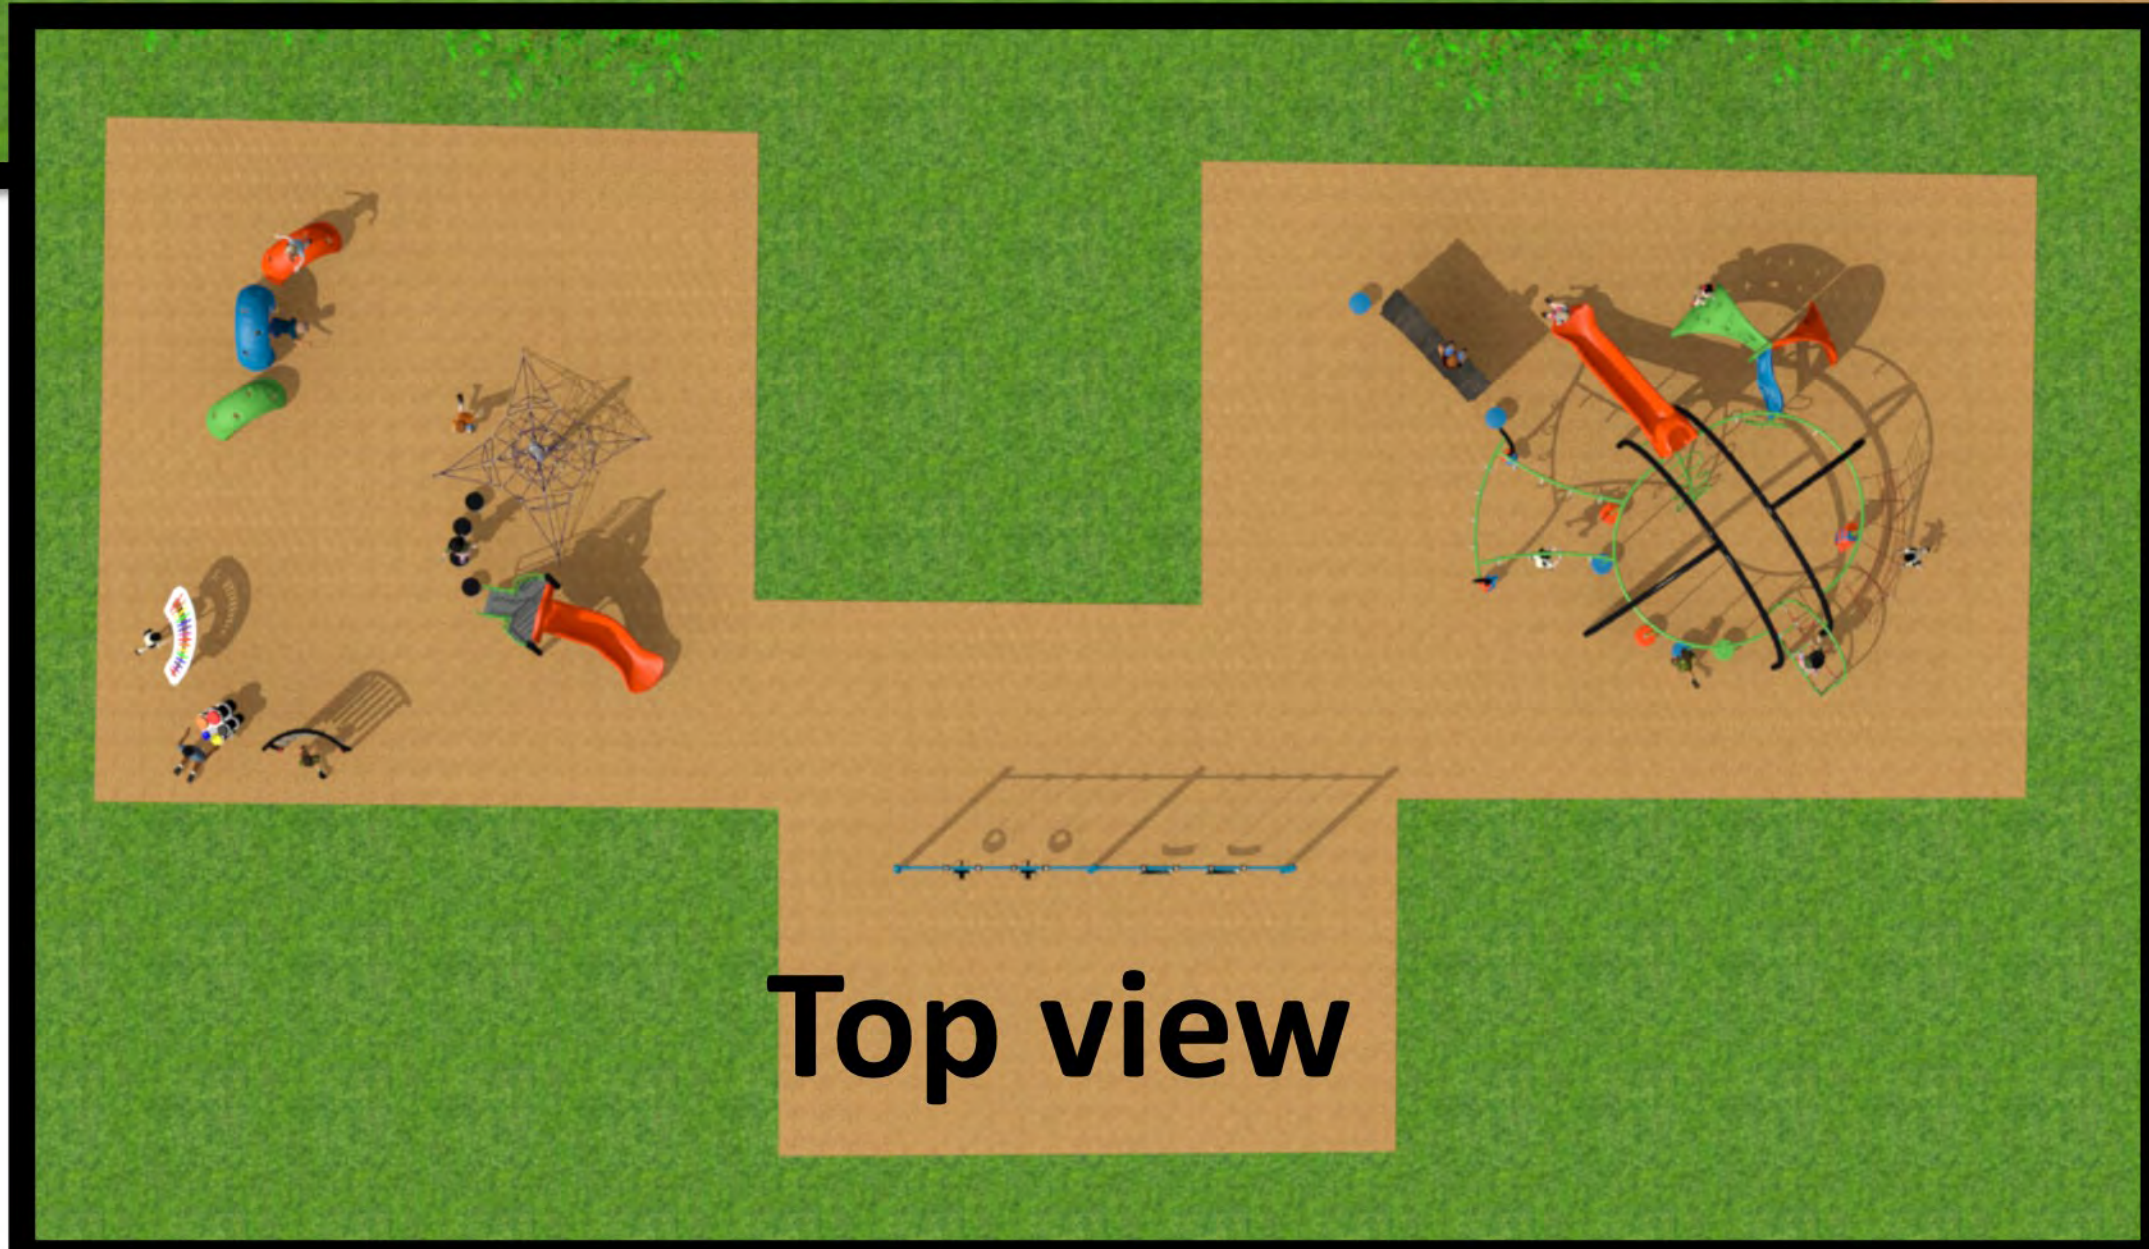

Austin Park Option C

2-5 Year Old

**5-12 Year Old
Reverse View**

**2-5 Year Old
Reverse View**

Top View

Austin Park Option D

2-5 Year old

5-12 Year old

Top view

2-5
Year old
Reverse view

5-12
Year old
Reverse view

AUSTIN PARK (OPTION E)

Morton Grove, IL

REESE RECREATION PRODUCTS
For Parks & Playgrounds
800-222-2268 • www.reeserec.com

PLAYWORLD

AUSTIN PARK (OPTION F)