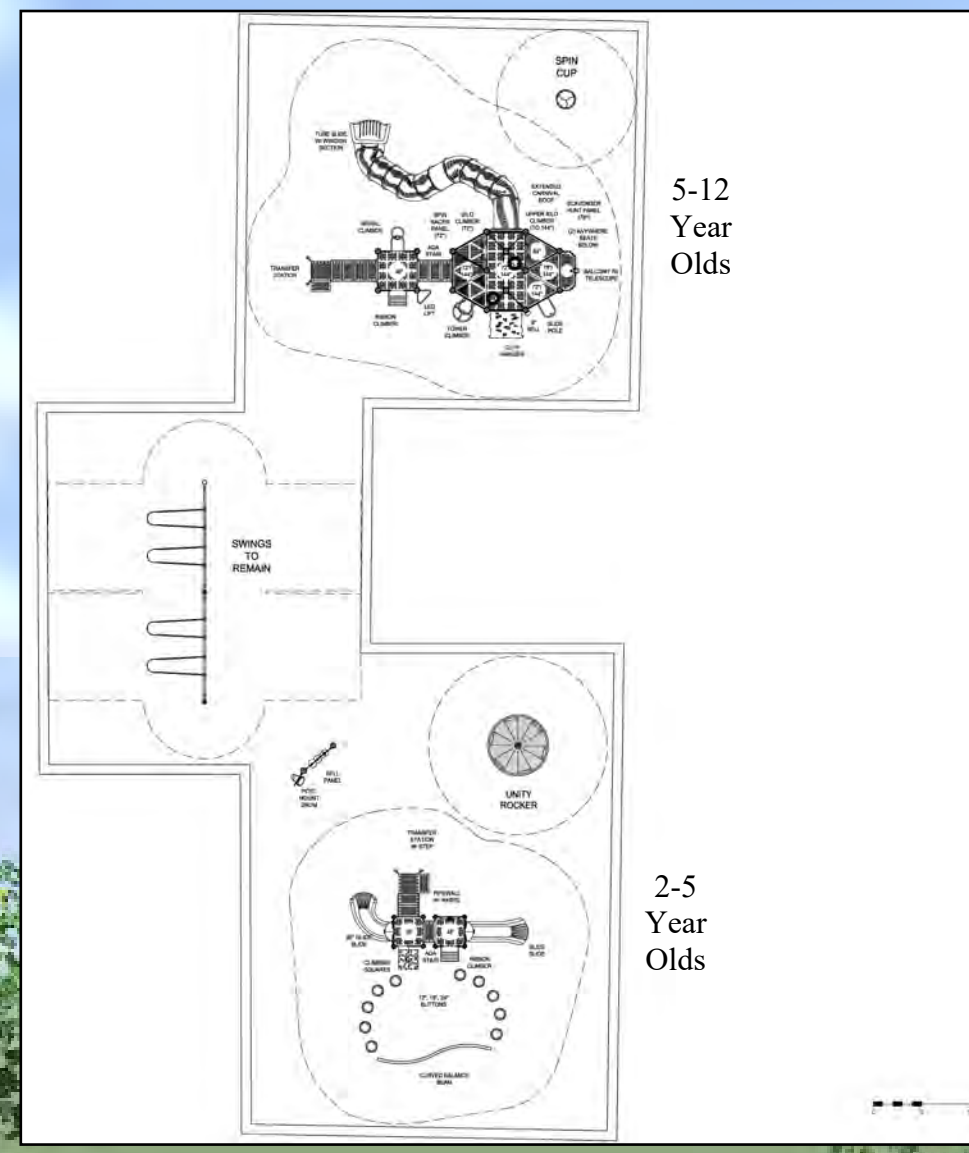

Austin Park Option C

2-5 Year Old

**5-12 Year Old
Reverse View**

**2-5 Year Old
Reverse View**

Top View

Austin Park Option D

2-5 Year old

5-12 Year old

Top view

2-5
Year old
Reverse view

5-12
Year old
Reverse view

AUSTIN PARK (OPTION E)

Morton Grove, IL

REESE RECREATION PRODUCTS
For Parks & Playgrounds
800-222-2268 • www.reeserec.com

PLAYWORLD

AUSTIN PARK (OPTION F)

Morton Grove, IL

REESE RECREATION PRODUCTS
For Parks & Playgrounds
800-222-2268 • www.reeserec.com

2-5 Year Olds

5-12 Year Olds

PLAYWORLD

2-5 Year Olds

5-12 Year Olds