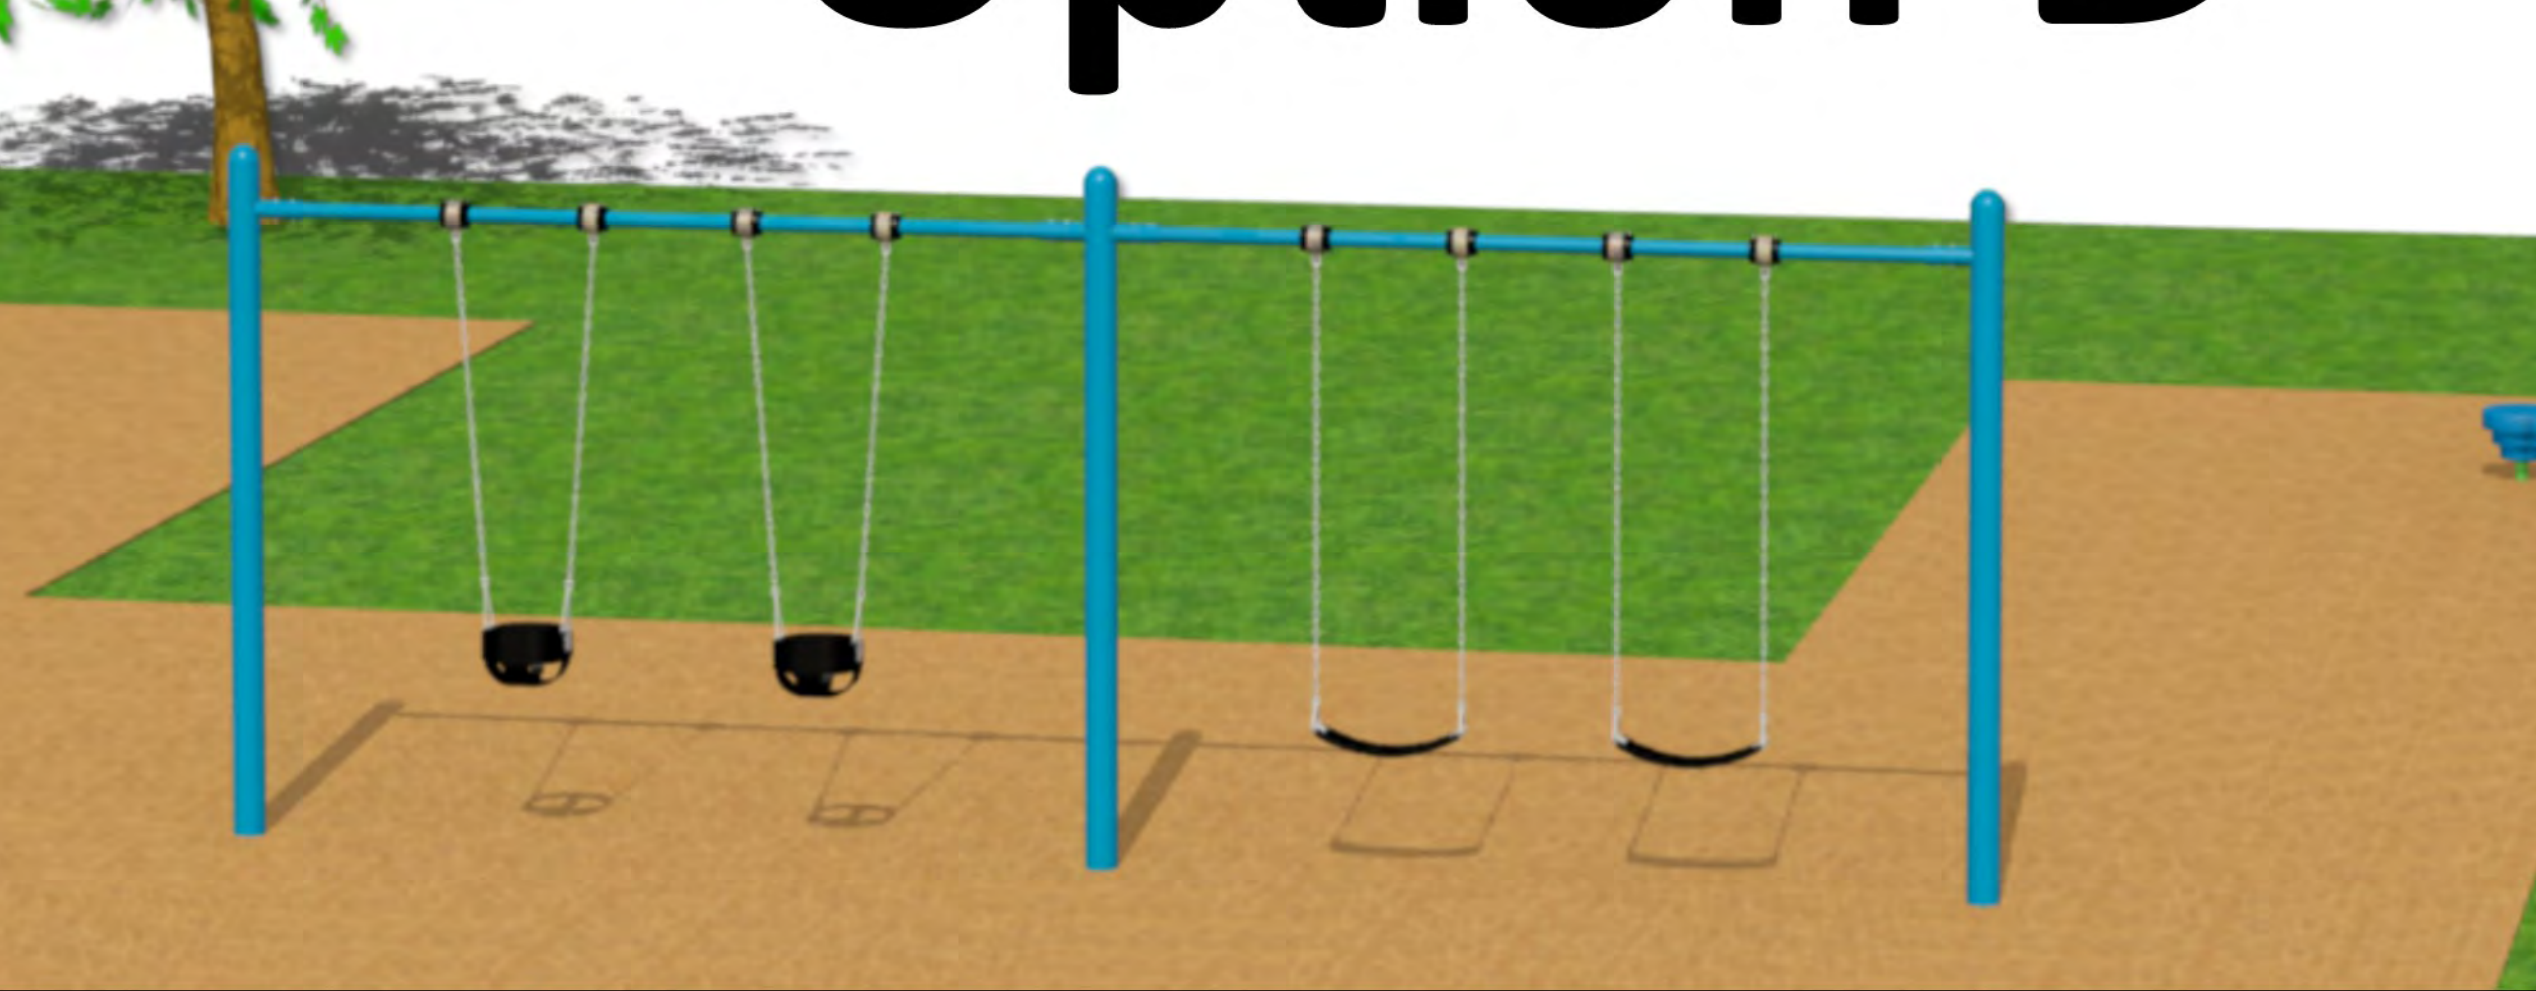

Austin Park Option C

2-5 Year Old

**5-12 Year Old
Reverse View**

**2-5 Year Old
Reverse View**

Top View

Austin Park Option D

2-5 Year old

5-12 Year old

Top view

2-5
Year old
Reverse view

5-12
Year old
Reverse view

AUSTIN PARK (OPTION E)

Morton Grove, IL

REESE RECREATION PRODUCTS
For Parks & Playgrounds
800-222-2268 • www.reeserec.com

PLAYWORLD

AUSTIN PARK (OPTION F)

Morton Grove, IL

REESE RECREATION PRODUCTS
For Parks & Playgrounds
800-222-2268 • www.reeserec.com

2-5 Year Olds

5-12 Year Olds

PLAYWORLD

2-5 Year Olds

5-12 Year Olds