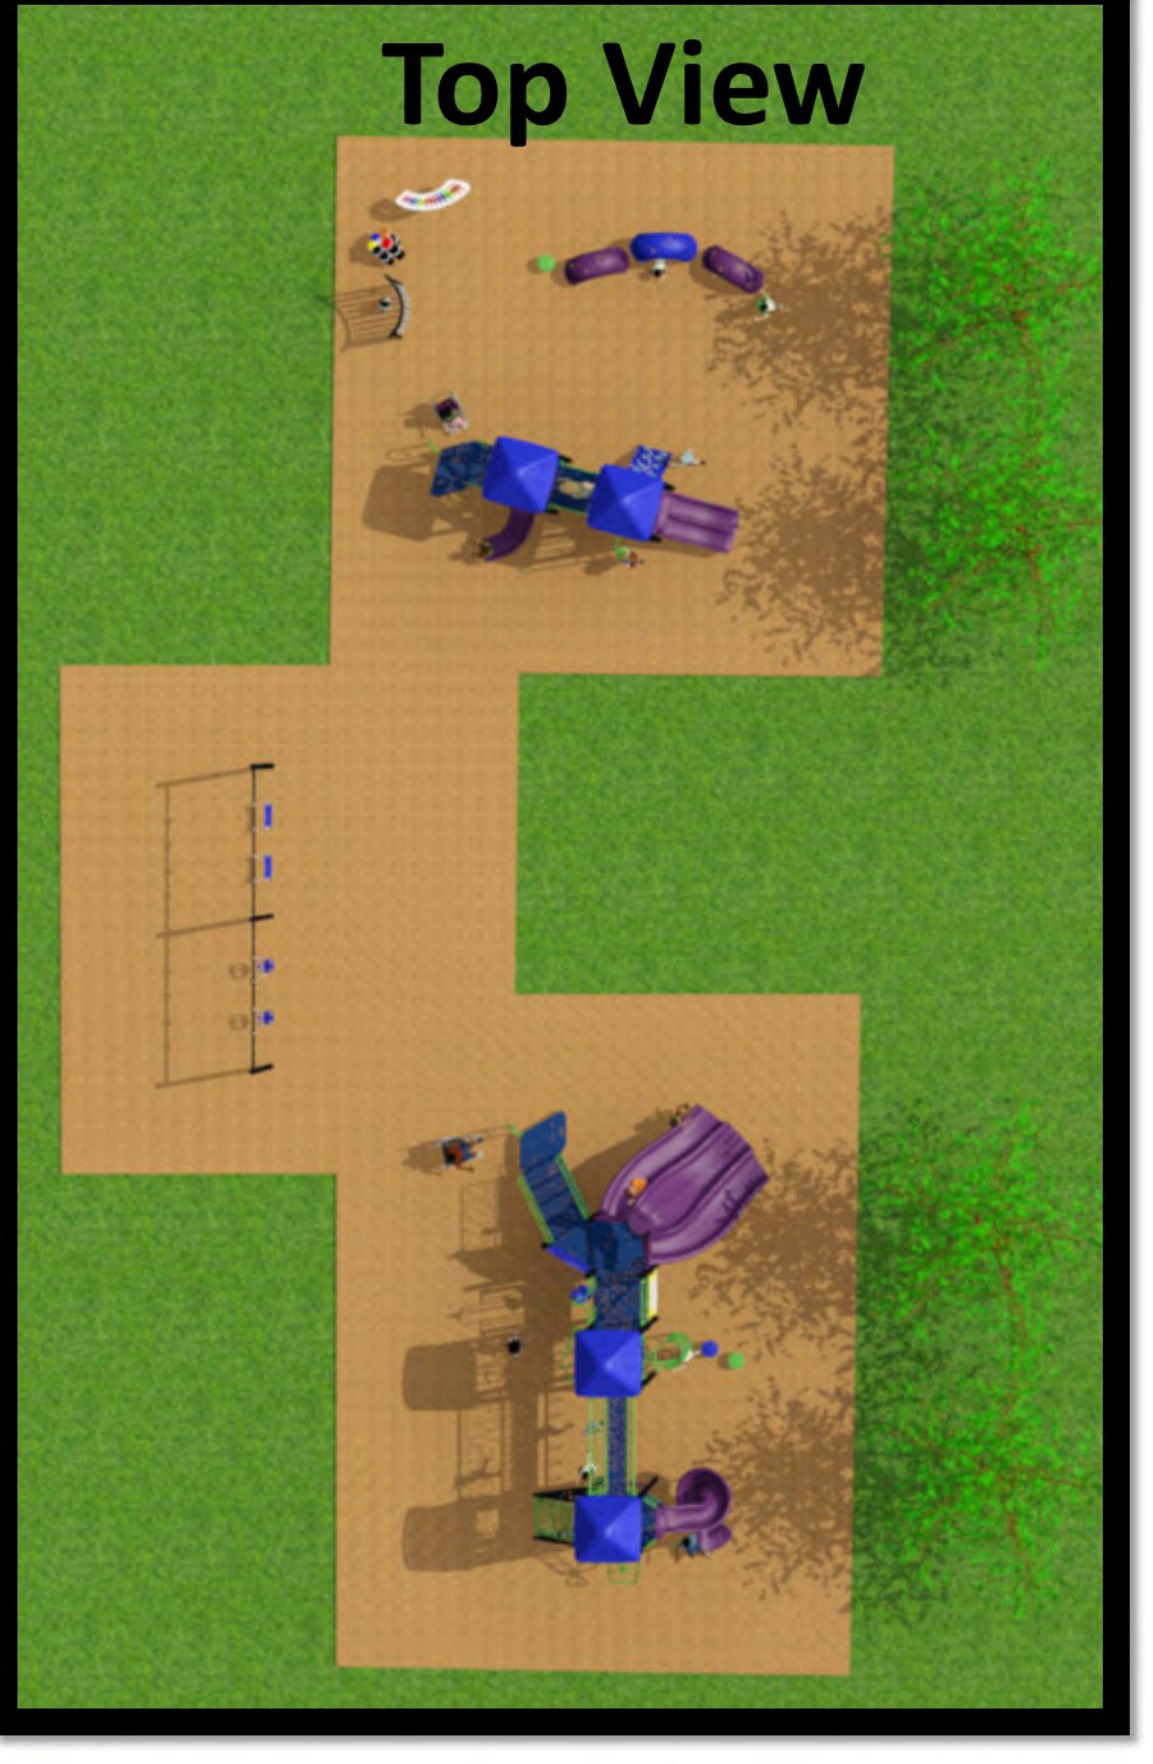

Austin Park Option C

2-5 Year Old

**5-12 Year Old
Reverse View**

**2-5 Year Old
Reverse View**

Top View

Austin Park Option D

2-5 Year old

5-12 Year old

Top view

2-5
Year old
Reverse view

5-12
Year old
Reverse view

AUSTIN PARK (OPTION E)

Morton Grove, IL

REESE RECREATION PRODUCTS
For Parks & Playgrounds
800-222-2268 • www.reeserec.com

PLAYWORLD

AUSTIN PARK (OPTION F)

Morton Grove, IL

REESE RECREATION PRODUCTS
For Parks & Playgrounds
800-222-2268 • www.reeserec.com

2-5 Year Olds

5-12 Year Olds

PLAYWORLD

2-5 Year Olds

5-12 Year Olds